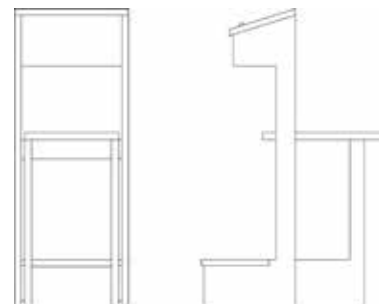

trab

designer:
Standa

EN

description

The "Trabattello" is a mobile scaffold usually used to facilitate construction work. The Trab takes its cue from this concept because it is a piece of furniture that performs multiple services. It was originally intended for the bathroom, because we now perform many functions in this room of the house. So the Trab supports you when you are drying your hair and you need a prop; it holds cell phones or books while showering or in the bathtub; it also functions as a hanger for the clothes you will put on or those you take off. It assists everyone: children who need a step to get to the sink, seniors who want to feel safer while brushing their teeth. And it even loves taking a walk into other rooms: in the bedroom as a valet / bedside table; in the living room as a multi-use support next to the sofas; in the kitchen to hold books and cell phones while we prepare the recipe of the day.
Small in size, large in functionality.

IT

descrizione

Il "trabattello" è un'impalcatura mobile di solito utilizzata per agevolare lavori di edilizia. Trab prende spunto proprio da questo perché è un complemento d'arredo che svolge più servizi. È pensato in origine per il bagno, perché ormai in questa stanza della casa svolgiamo molte funzioni. Così Trab ti sostiene quando ti stai asciugando i capelli e hai bisogno di un puntello; regge il cellulare o il libro mentre fai la doccia o sei nella vasca da bagno; è un punto di appoggio per i vestiti che metterai o quelli che toglierai. Aiuta tutti: i bambini che hanno bisogno di uno scalino per arrivare al lavandino, gli anziani che vogliono sentirsi più sicuri mentre si lavano i denti. E spesso ama farsi un giro in altre stanze: in camera da letto come servo-muto/comodino; in soggiorno come multi-appoggio accanto ai divani; in cucina per sostenere libri e cellulare mentre eseguiamo la ricetta del giorno. Piccolo negli ingombri, grande nell'empatia funzionale.

details and dimensions

Product reference: 1C.OO9/AO1
Material: multistrato di betulla, bubinga massello
Finishing: matt lacquering
Dimensions (in): L 54,3 x P 24,8 x H 20,9
Dimensions (cm): L138 x P 63 x H 53
Handmade in Italy
Limited edition

dettagli e dimensioni

Riferimento prodotto: 1C.OO9/AO1
Materiale: birch plywood, solid bubinga
Finitura: laccatura opaca
Dimensioni (in): L 54,3 x P 24,8 x H 20,9
Dimensioni (cm): L138 x P 63 x H 53
Realizzato a mano in Italia
Edizione a tiratura limitata

Orografie

tel. +39 380 7788060
sede legale: via milano 40 - Catania
show-room: via oliveto scammacca 7a - Catania

www.orografie.com

info@orografie.com
sales@orografie.com