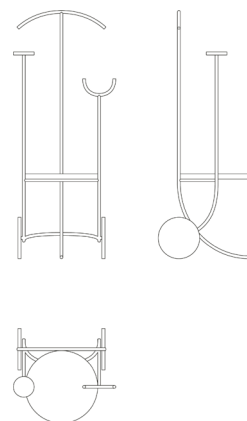

amonì

designer:
Linda Salvatori

EN

description

Amonì was born by means of reflection upon the domestic environment and on the relationship we have with space and the objects that inhabit it. A house is a fluid space, its environments no longer respond to a single function and the boundaries are blurred; even the furnishings and objects follow these changes adapting to new needs. The valet stand I have designed fits into different rooms of the house, offering multiple ways of use. It is made up of several vertical and horizontal elements for hanging clothes or accessories, with a small shelf and a larger surface to accommodate our belongings. This piece of furniture has always been intended for the bedroom, but in this project it frees itself from this constraint by moving freely, thus living the domestic space dynamically, as if it were an inhabitant of the house.

details and dimensions

Product reference: 1C.OO2/AO1
Material: iron, ceramic lava stone
Finishing: matte structure, glossy top
Dimensions (in): L 19,5 x P 18,1 x H 47,2
Dimensions (cm): L 49,5 x P 46 x H 120
Handmade in Italy
Limited edition

dettagli e dimensioni

Riferimento prodotto: 1C.OO2/AO1
Materiale: ferro, pietra lavica ceramizzata
Finitura: struttura opaca, top lucido
Dimensioni (in): L 19,5 x P 18,1 x H 47,2
Dimensioni (cm): L 49,5 x P 46 x H 120
Realizzato a mano in Italia
Edizione a tiratura limitata